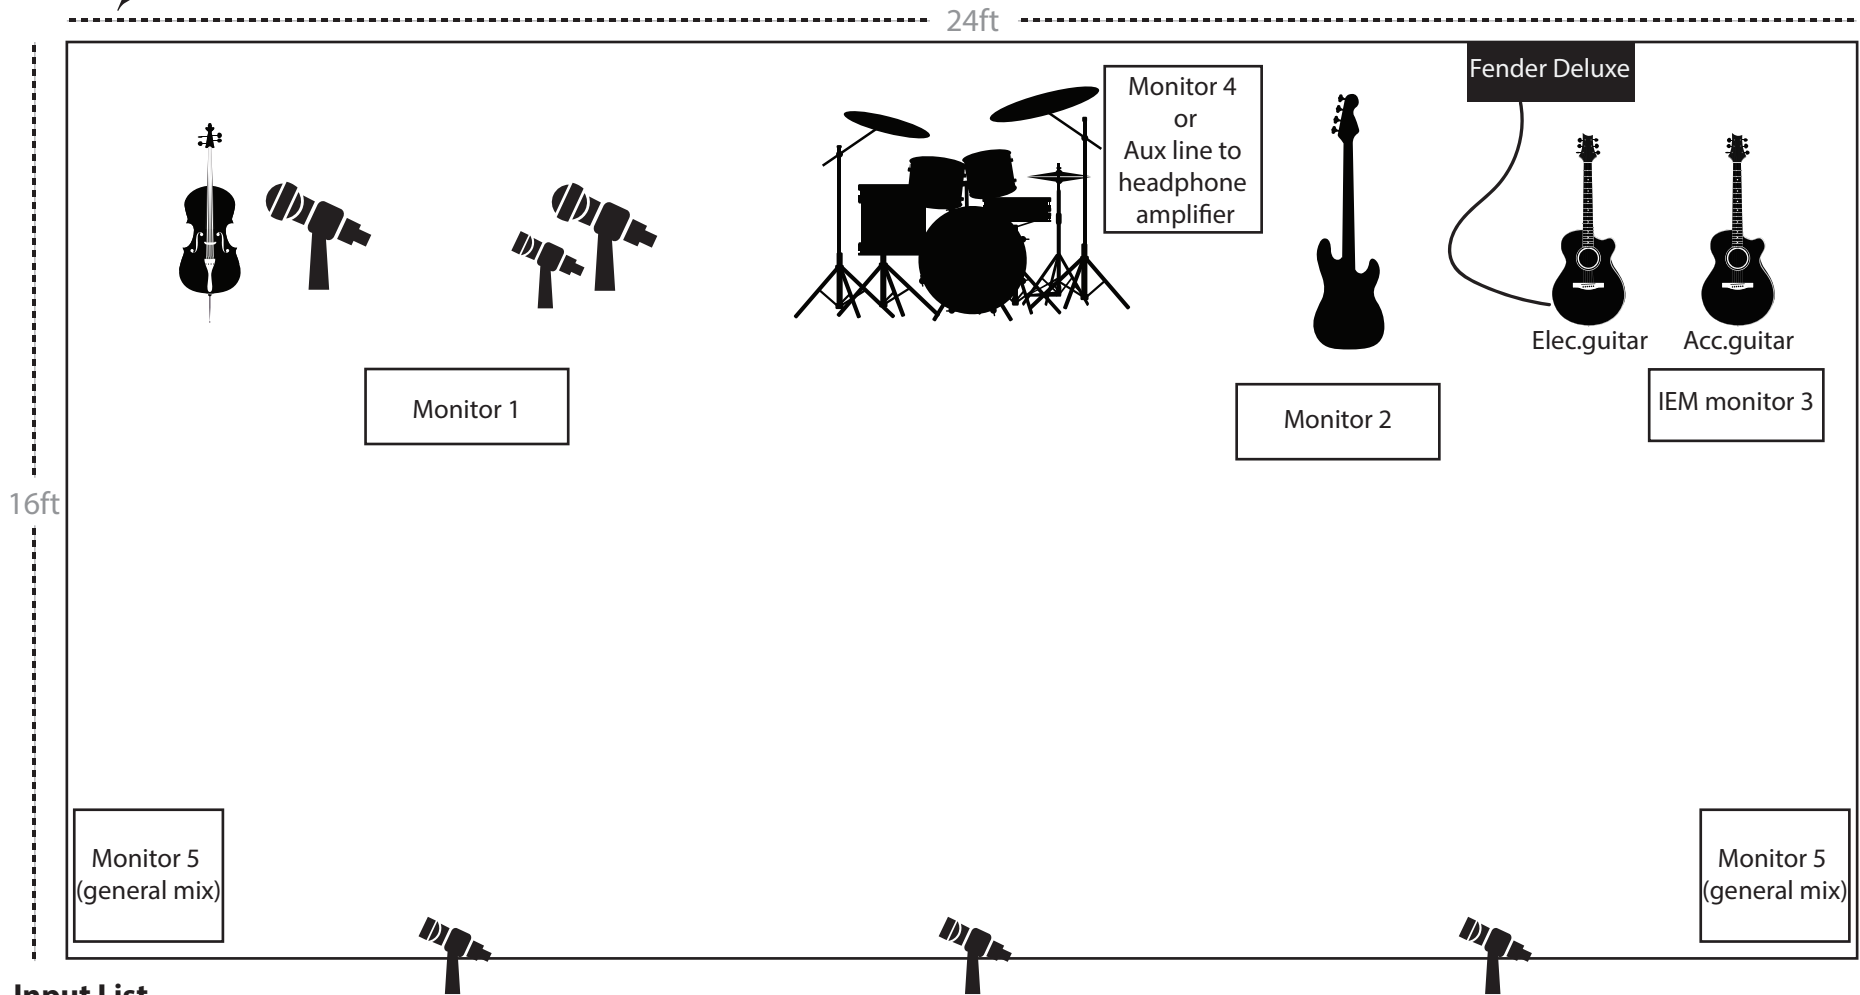

Stage Plot 2023

Input List

- | | | |
|--------------|--------------------------|--------------------------------------|
| 1. Kick Drum | 6. OH Right | 11. Electric Guitar (Amp) |
| 2. Snare | 7. Lead Vocals (SM58) | 12. Accoustic Guitar (DI) |
| 3. Tom | 8. Backup vocals (SM58) | 13. Electric Bass (DI or amp) |
| 4. Floor tom | 9. Percussion mic (SM57) | 13. Feet mic (Boundary or condensor) |
| 5. OH Left | 10. Violin (Active DI) | 14. Feet mic (Boundary or condensor) |
| | | 15. Feet mic (Boundary or condensor) |